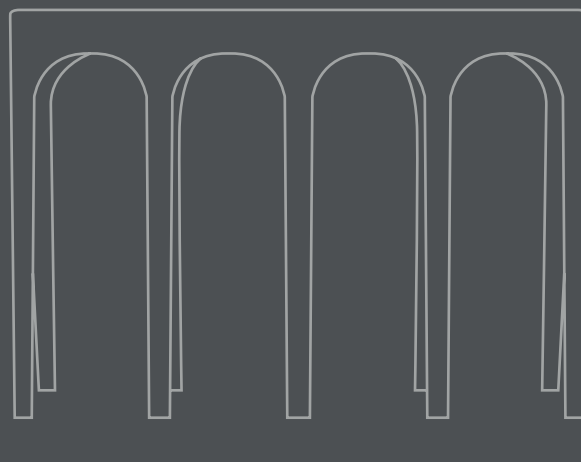

Repetition of arches create a beautiful, sleek, yet somewhat box silhouette and the long legs make it seem narrow and light even though the character is anything but insignificant.

They are cast in lightweight fiber concrete to create a unique textured surface and increase mobility. It is hand painted with multiple layers of paint, creating a strong and resistant surface.

Dimensions: L114 / W41/ H82 CM

Country of origin: CN

Product weight: 35 Kgs
Weight capacity: 150 kgs

Packaging:
Dimensions: L127 / W50 / H100 CM

Total weight incl. product: 47 Kgs

Number of parcels: 1

Material: Brown cardboard

114 CM

82 CM

41 CM